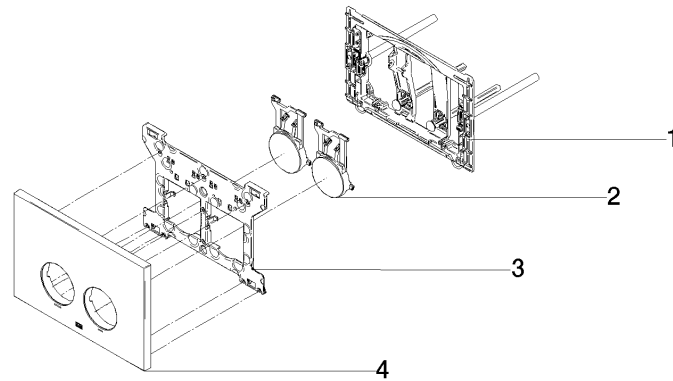

12 665 979

Parts for other finishes can be found here: [Brushed](#)
[Platinum](#)

Spare parts list

No.	Item Number	Name	Quantity used	Delivery time
1	90 28 01 030 00 90	base	1	2
2	90 20 97 100 00-00	button	2	10
3	90 28 10 212 00 90	base	1	2
4	90 11 97 012 00-00	cover	1	10